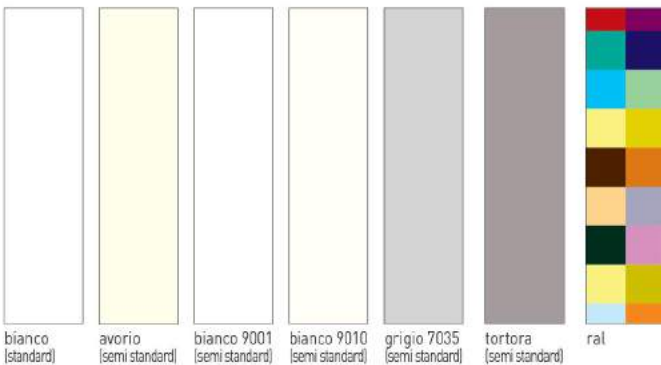

phantos

80L | Modello 709, bianco RAL 9010
a spigolo vivo con pantografatura barocca.
Disponibile solo con telaio piatto.