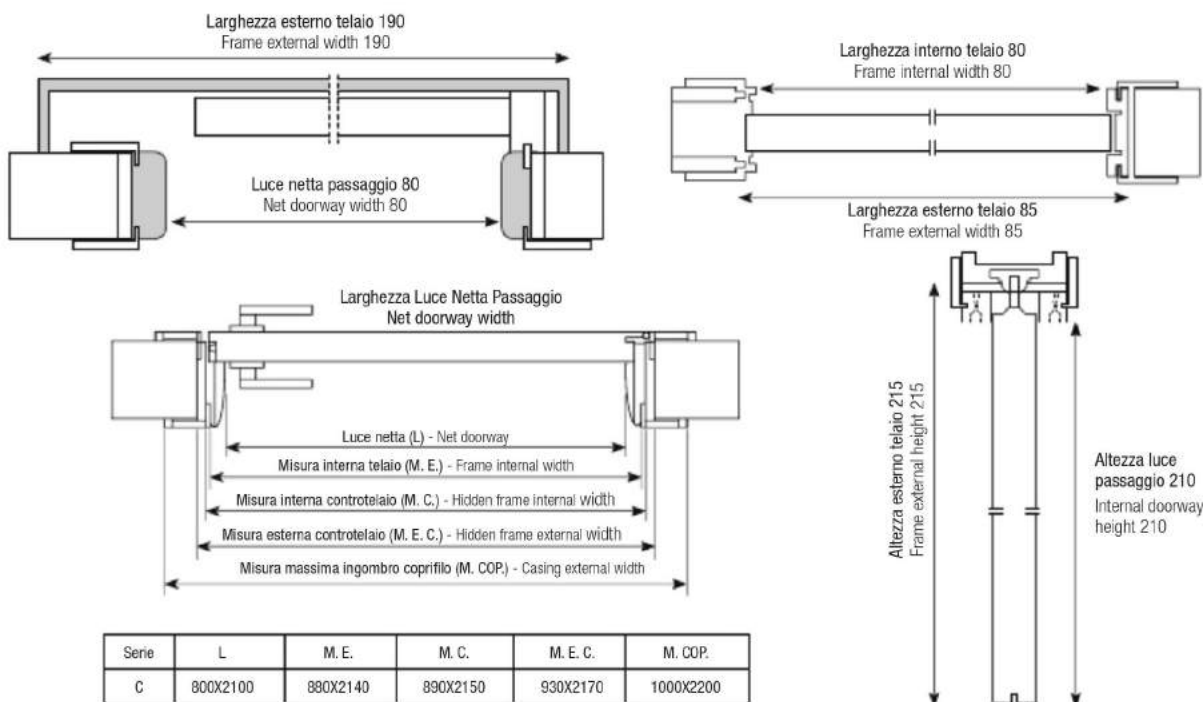

DIMENSIONI STANDARD LUCE NETTA PASSAGGIO
STANDARD NET DIMENSIONS OF DOORWAY

60-70-80X120

DIMENSIONI SEMISTANDARD LUCE NETTA PASSAGGIO
OTHER POSSIBLE DIMENSIONS OF DOORWAY

65-75-85-90X200-210

LE QUOTE SOTTO RIPORTATE SONO RIFERITE A PORTE CON LUCE NETTA PASSAGGIO 80X120
DIMENSIONS BELOW REFER TO A 80X120 DOORWAY